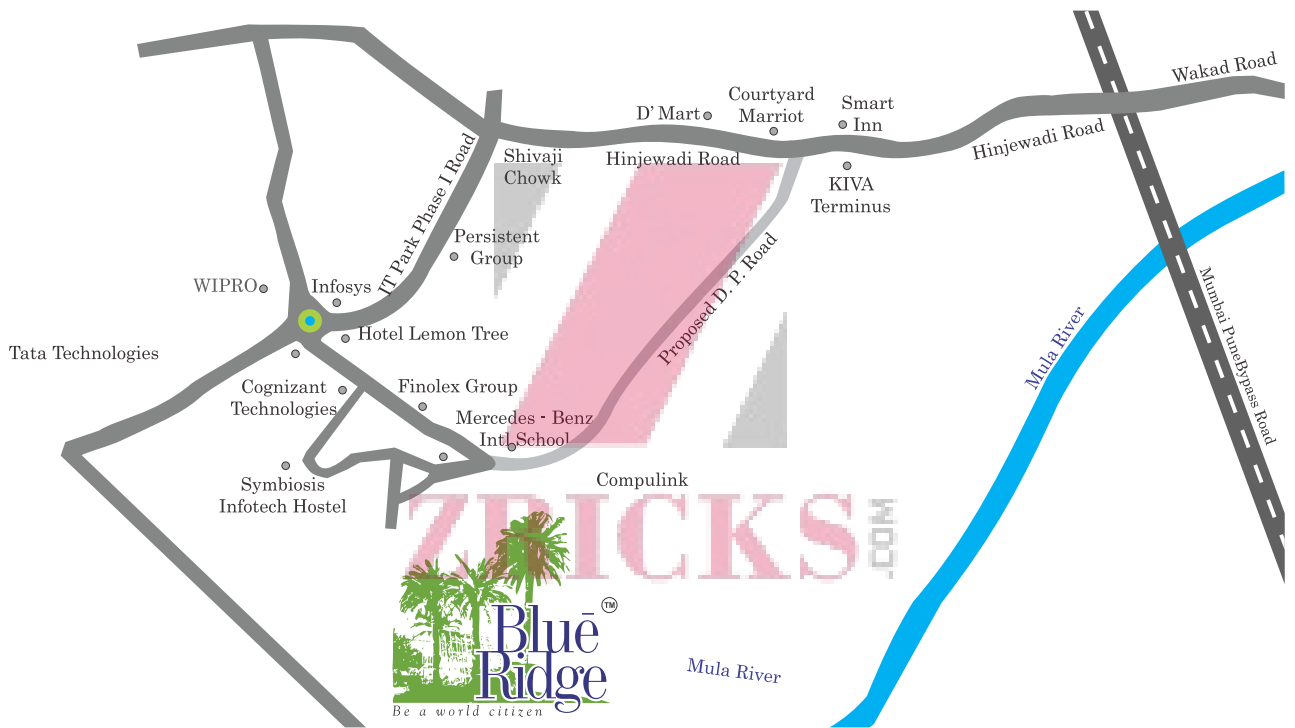

Shops @

Be a world citizen

**A Township By flagship Infrastructure (P) Ltd.
A Paranjape Schemes Venture**

Area Statement (In sq.ft)

SHOP NO.	SHOP SQ.FT	MEZZENINE SQ.FT	TOTAL CARPET SQ.FT
1	601	280	881
2	394	192	585
3	316	138	454
4	317	139	456
5	429	146	576
6	352	133	485
7	350	139	489
8	326	137	463
9	303	134	437
10	272	126	397
11	263	127	390
12	256	127	382
13	289	135	424