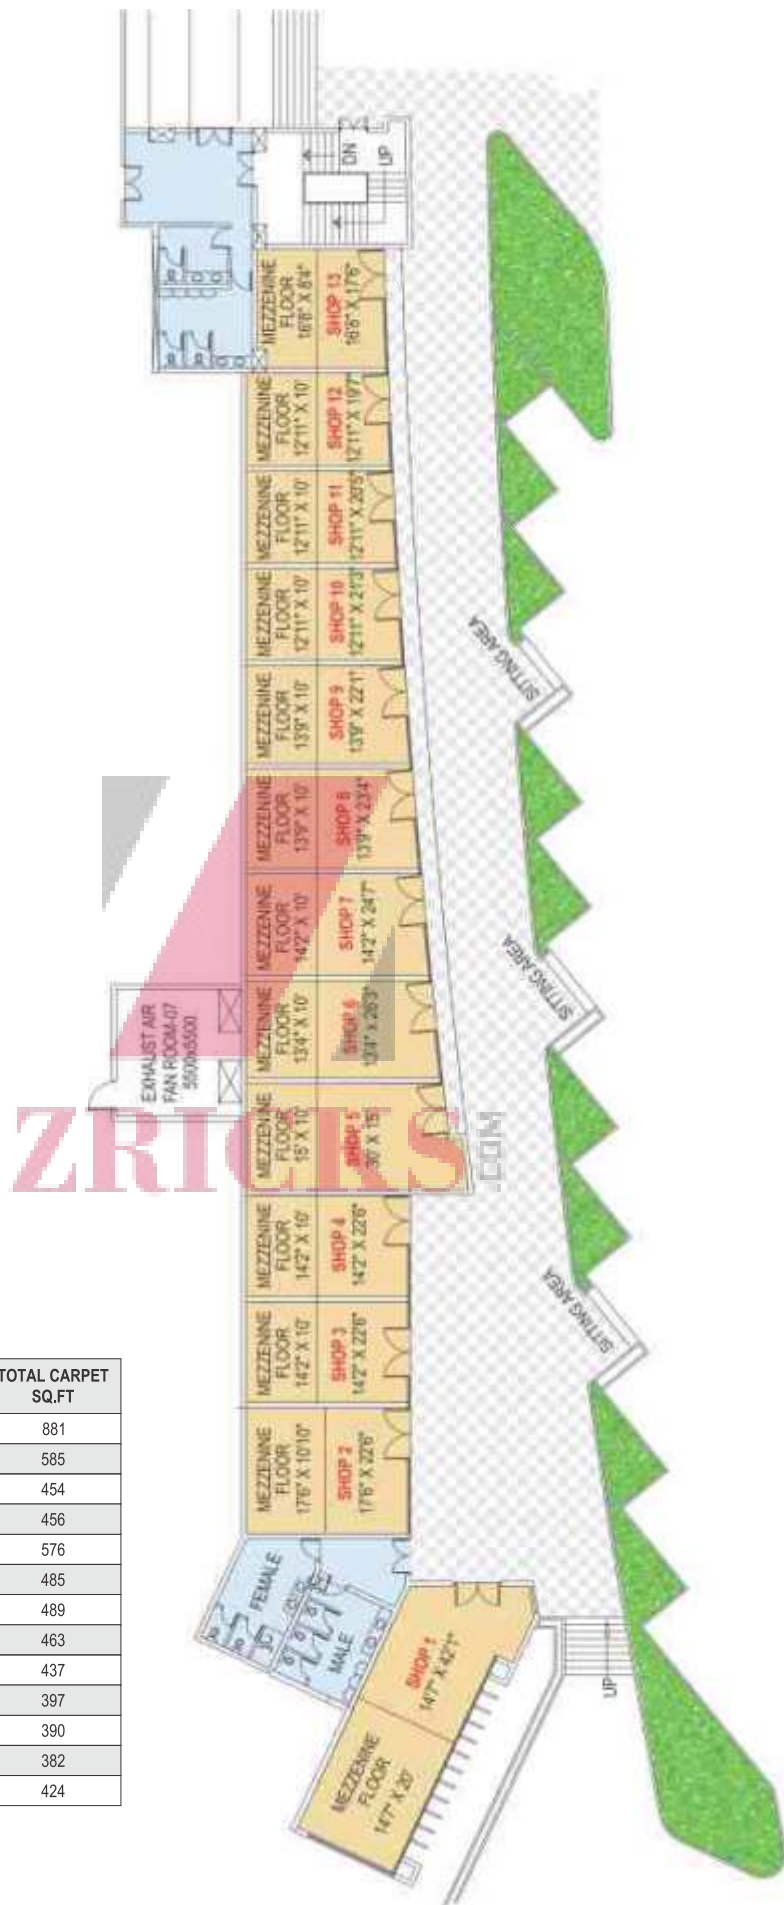

Shops @

Be a world citizen

**A Township By flagship Infrastructure (P) Ltd.
A Paranjape Schemes Venture**

Area Statement (In sq.ft)

SHOP NO.	SHOP SQ.FT	MEZZENINE SQ.FT	TOTAL CARPET SQ.FT
1	601	280	881
2	394	192	585
3	316	138	454
4	317	139	456
5	429	146	576
6	352	133	485
7	350	139	489
8	326	137	463
9	303	134	437
10	272	126	397
11	263	127	390
12	256	127	382
13	289	135	424

Area Statement (In sq.ft)

SHOP NO.	TOTAL CARPET SQ.FT
14	351
15	267
16	275
17	301
18	282
19	312
20	330
21	387
22	407
23	412
24	459
25	866