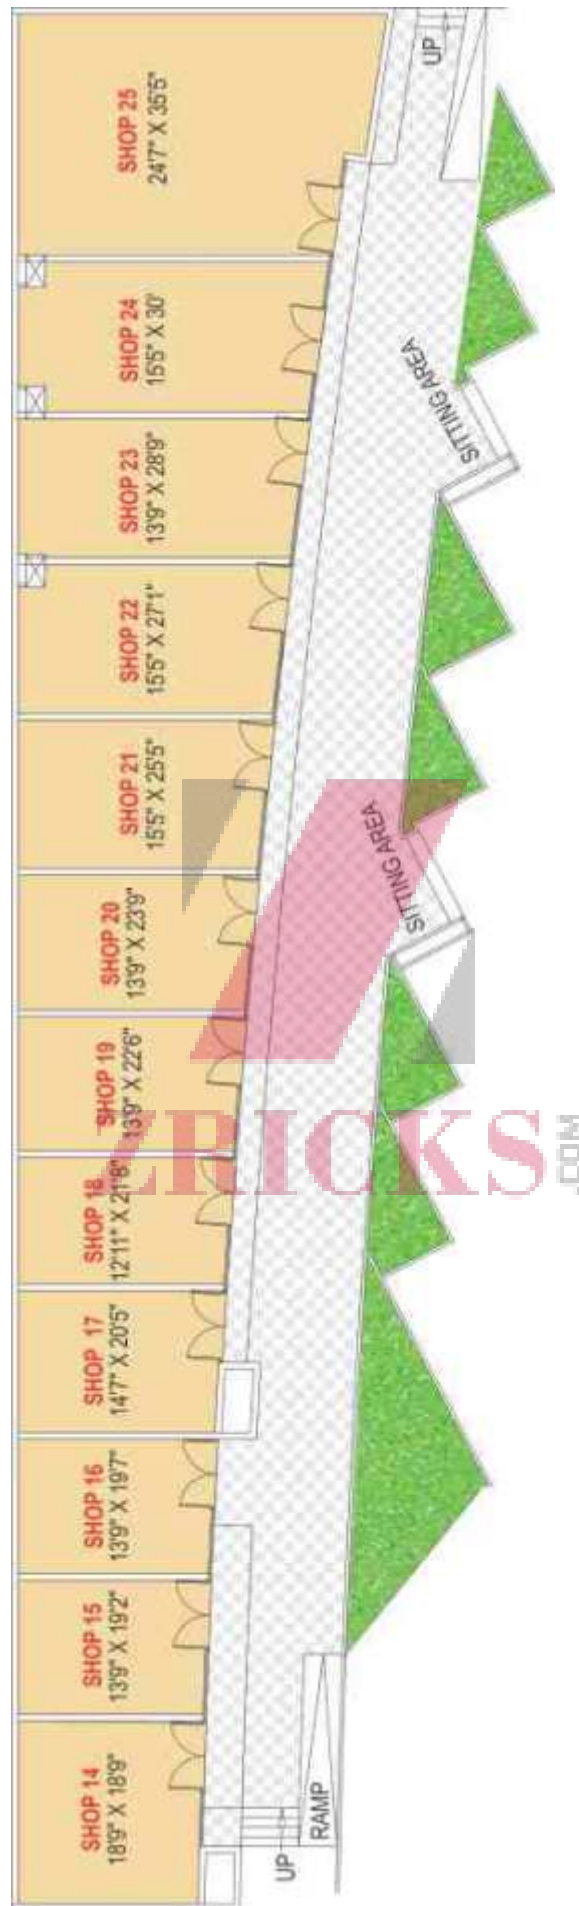

Shops @

Be a world citizen

**A Township By flagship Infrastructure (P) Ltd.
A Paranjape Schemes Venture**

Area Statement (In sq.ft)

SHOP NO.	SHOP SQ.FT	MEZZENINE SQ.FT	TOTAL CARPET SQ.FT
1	601	280	881
2	394	192	585
3	316	138	454
4	317	139	456
5	429	146	576
6	352	133	485
7	350	139	489
8	326	137	463
9	303	134	437
10	272	126	397
11	263	127	390
12	256	127	382
13	289	135	424

Area Statement (In sq.ft)

SHOP NO.	TOTAL CARPET SQ.FT
14	351
15	267
16	275
17	301
18	282
19	312
20	330
21	387
22	407
23	412
24	459
25	866